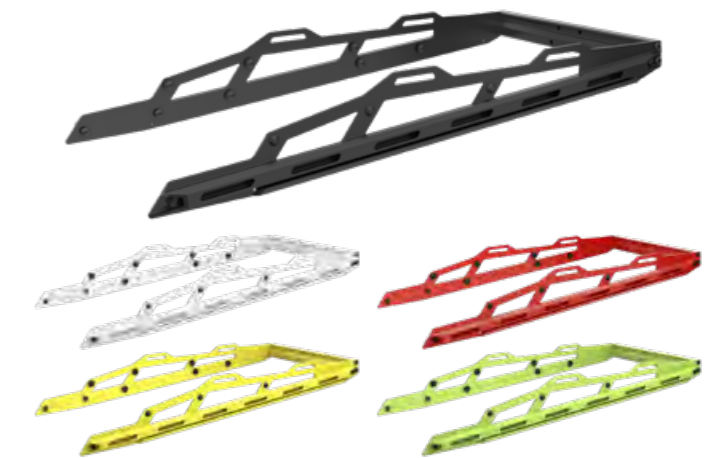

EXPLORER REAR BUMPER

860201950 • 3700 • White
860201952 • 3700 • Black
860201954 • 3700 • Viper Red
860202007 • 3700 • Manta Green
860202099 • 3700 • Sunburst Yellow

The Explorer rear bumper protects the rear part of the tunnel and has multiple attachment points, making it easy to attach cargo to the tunnel.

RADIEN / RADIEN-X 400 MM

NEW

FRONT BUMPER, BLACK

860202120 • 500 mm & 600 mm
860202254 • 400 mm

Add extra protection and attitude with this front bumper.

RADIEN-X

NEW

SIDE BUMPER

860202189 • Black
860202228 • Orange

Protects side panels while still allowing access to them. Need also front bumper 860202120.

RADIEN-X 600 MM

NEW

SIDE BUMPER

860202190 • Black

Protects side panels while still allowing access to them. Need also front bumper 860202120.

RADIEN-X 500 MM

NEW

SIDE BUMPER

860202255 • Black

Protects side panels while still allowing access to them. Need also front bumper 860202254.

RADIEN-X 400 MM

EXTRA BUMPER

860200391

Only available for the 59 YETI (69 YETI needs also the shim kit 860201158)

XU

EXTRA BUMPER

860200537

Not suitable for the 59 and 69 YETI.

XU

860201951 • 3900 • White
860201953 • 3900 • Black
860201955 • 3900 • Viper Red
860202008 • 3900 • Manta Green
860202100 • 3900 • Sunburst Yellow

HITCH BUMPER

860201424 • For BoonDocker RE 3900 and Xterrain RE 3900

860201250 • For BoonDocker RE 3700

860201433 • For Rave RE (until 2019)

860201471 • For Xtrim RE and Rave RE (2020->)

Required for hitch use

RADIEN