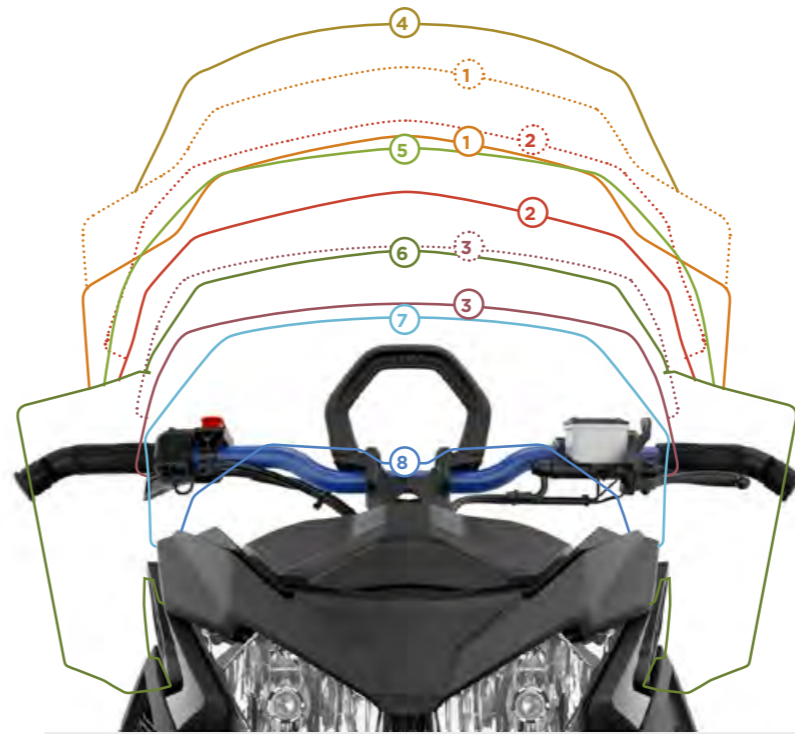

MIRROR KIT
517306490

WIND PROTECTION & MIRRORS

59 cm - 69 cm. Requires also 517306183 Support kit and Side deflectors 860201910.
RADIEN / RADIEN-X

Quickly change your level of wind protection with the flip of a lever. Compatible with Glove Box Extension (860201523). Side Deflectors and Windshield Support not included. Adjustable range of 35.6 cm to 43.2 cm.
RADIEN / RADIEN-X

48,5 - 58,5 cm high. Requires also 517306183 Support kit and Side deflectors 860201910.
RADIEN / RADIEN-X

EASILY CHOOSE YOUR IDEAL WINDSHIELD

ADJUSTABLE WINDSHIELDS	Lowest Position	Highest Position
1 HIGH TO EXTRA HIGH	58.5 cm	63.5 cm
2 MEDIUM TO HIGH	48.5 cm	58.5 cm
3 LOW TO MEDIUM	37 cm	43 cm

WINDSHIELDS	Height
4 ULTRA HIGH	27.5" (70 cm)
5 HIGH	23" (58.5 cm)
6 MEDIUM	17" (43 cm)
7 LOW	14" (36 cm)
8 ULTRA LOW	8" (20 cm)

20 cm high.
RADIEN / RADIEN-X

36 cm high. Includes windshield support.
RADIEN / RADIEN-X

43 cm high. Includes windshield support.
RADIEN / RADIEN-X

43 cm high. With side deflectors and windshield support kit.
RADIEN / RADIEN-X

63,5 cm high. With side deflectors and windshield support kit.
RADIEN / RADIEN-X

62,9 cm. Standard in Commander (not in 800R and Touratech), 69 Ranger and Yeti models.
XU