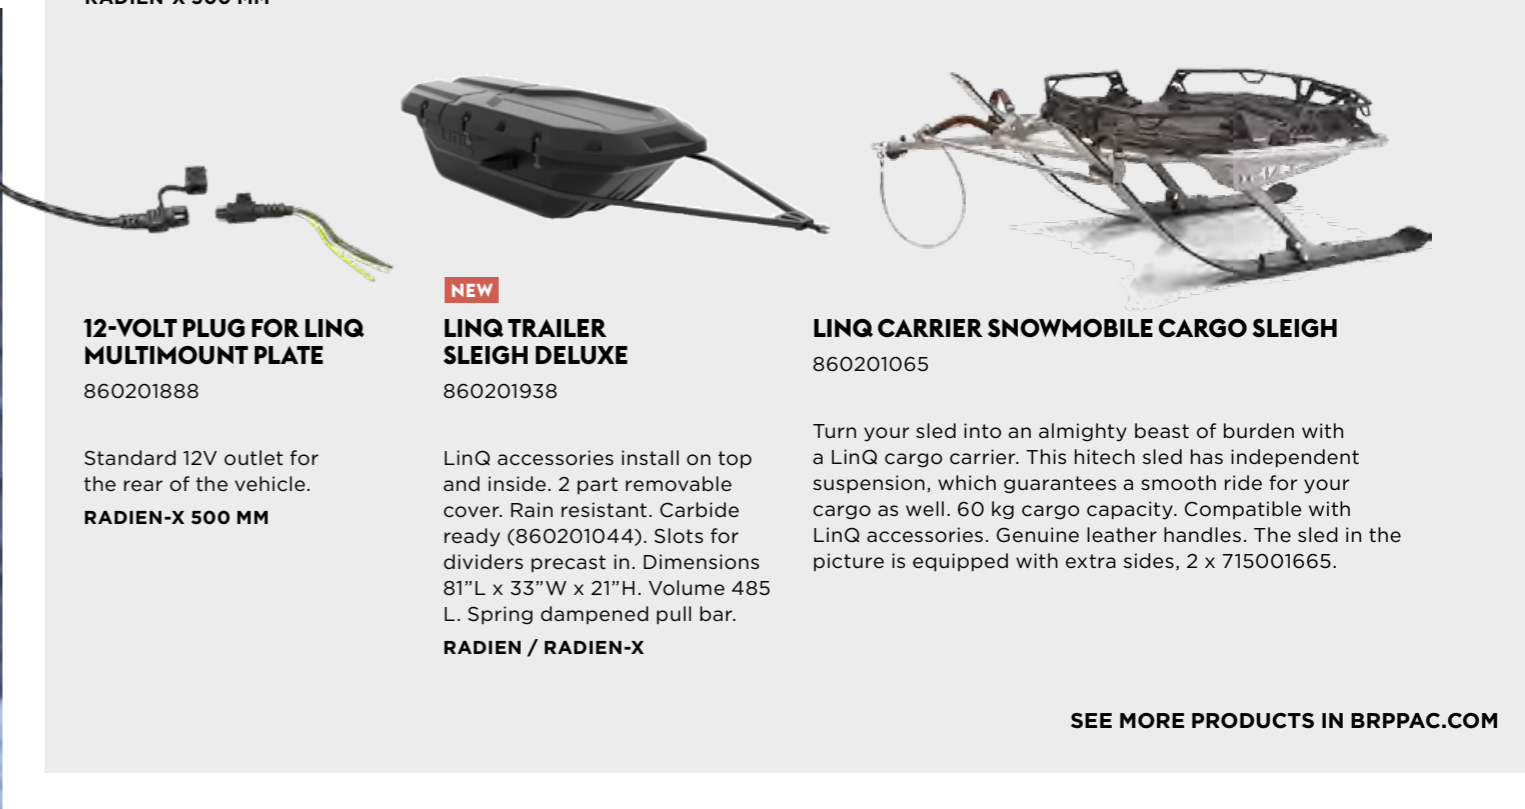

LINQ ADAPTOR PLATE

860200945

Requires also LinQ Cargo Base (860201806) to attach LinQ cargo Rack (860201003).

XU

SEE MORE PRODUCTS IN BRPPAC.COM

12-VOLT PLUG FOR LINQ MULTIMOUNT PLATE

860201888

Standard 12V outlet for the rear of the vehicle.