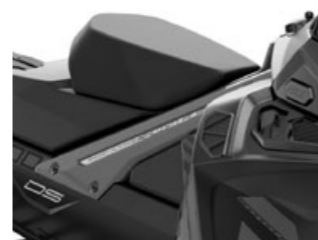

1+1 SEATS & ACCESSORIES

NEW

DEEP SNOW PRO SEAT
860202264

Provides greater freedom of movement. Low, narrow and light seat. Integrated grip areas.

**RADIEN
RADIEN-X 400 MM**